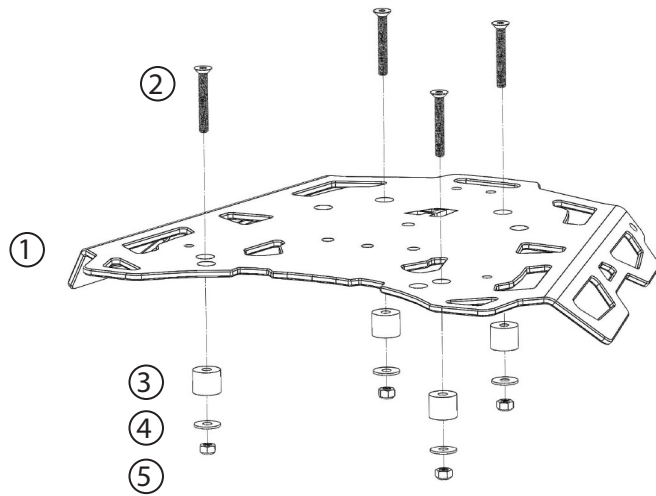

Kit:

- ① luggage rack
- ② (4) M6 x 45 flat head screws
- ③ (4) aluminum spacers
- ④ (4) M6 large OD washers
- ⑤ (4) M6 lock nuts

Recommended tools:

- ① hardware tray
- ② 1/4" ratchet
- ③ 1/4" driver
- ④ M4 allen driver
- ⑤ 10mm socket or wrench
- ⑥ torque wrench