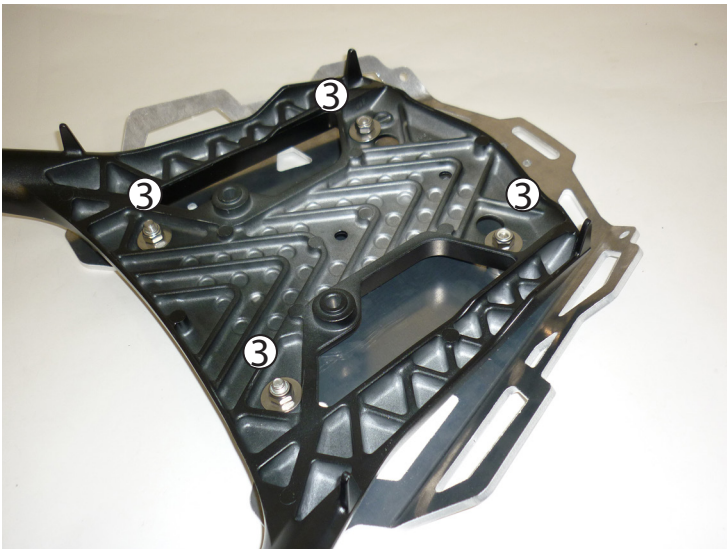

Recommended tools:

- ① hardware tray
- ② 1/4" ratchet
- ③ 1/4" driver
- ④ M4 allen driver
- ⑤ 10mm socket or wrench
- ⑥ torque wrench

- ① Remove the OEM rack from the bike. Remove the rubber pad to expose the underlying holes, you will not re-install it. Place the (4) spacers as shown.