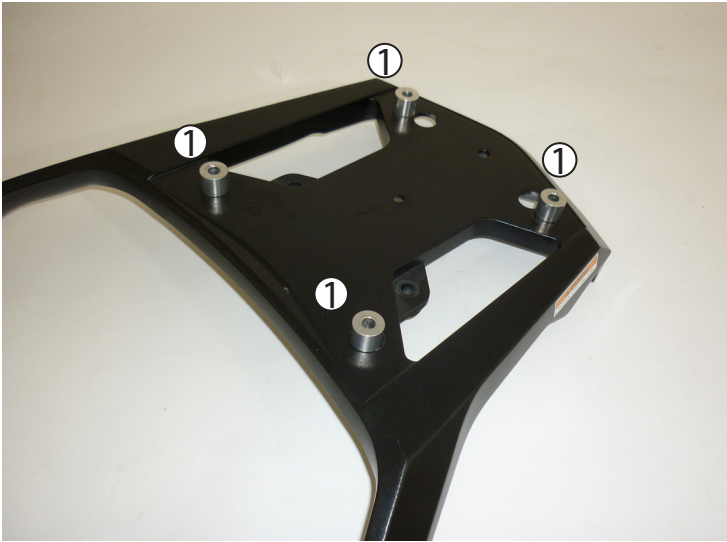

Recommended tools:

- ① hardware tray
- ② 1/4" ratchet
- ③ 1/4" driver
- ④ M4 allen driver
- ⑤ 10mm socket or wrench
- ⑥ torque wrench

- ① Remove the OEM rack from the bike. Remove the rubber pad to expose the underlying holes, you will not re-install it. Place the (4) spacers as shown.