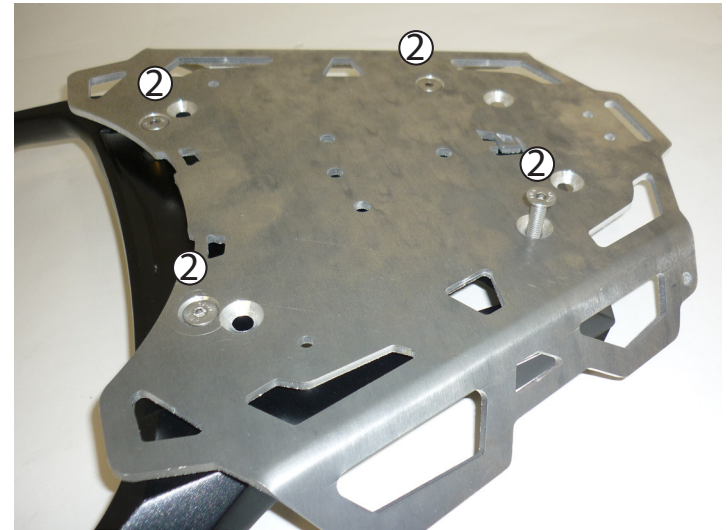

- ② Place the rack onto the spacers. Place the (4) M6 x 45 bolts through the rack and the spacers. !Note two sets of holes provided depending on which generation of OEM rack you have.
- ④ Re-attach OEM rack to your bike. Enjoy!

DO NOT exceed Suzuki OEM rack weight limit